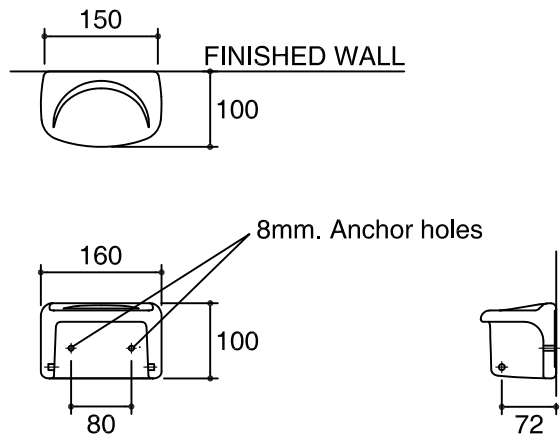

Dimensions are approximate.
Unit: mm.

SKU	K-17058X-WK
Name	EUROPA
Description	PAPER HOLDER

KARAT

* The recommended dimension for installation can be adjusted according to user preferences and layout.